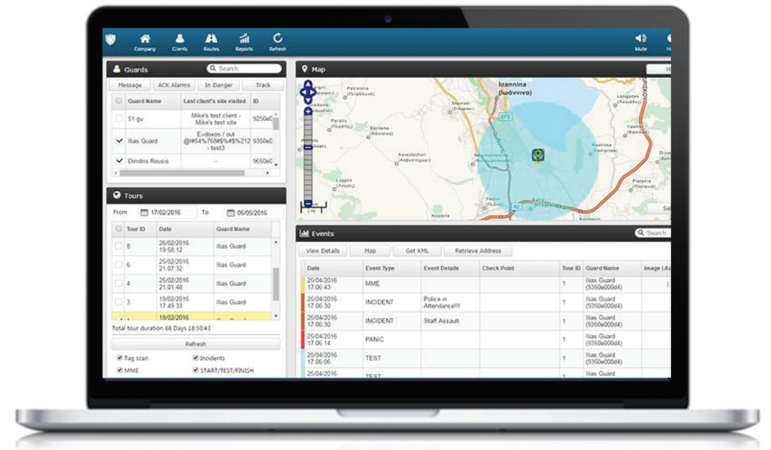

Custom maps upload

Ability to upload your own custom maps to the system and view your Guards actions on the Events Browser on top of your personal maps layers, thus having a much more personalized view.