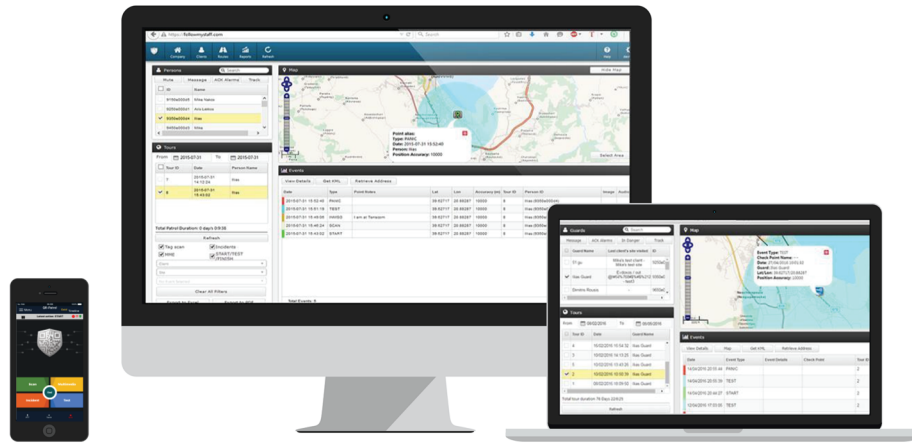

Customized Translations

The system is already available in 18 languages; more languages or specific labelling (customized translation of QR Patrol features) can be added easily.

Wide Range Application

Supervise all of your territories

Multiple Devices Used

No device limit - Use **Anywhere** and **Everywhere**

Android
Application

iOS
Application

Web
Application

3Play Technology

We offer **3** types of **checkpoints**

QR - CODE