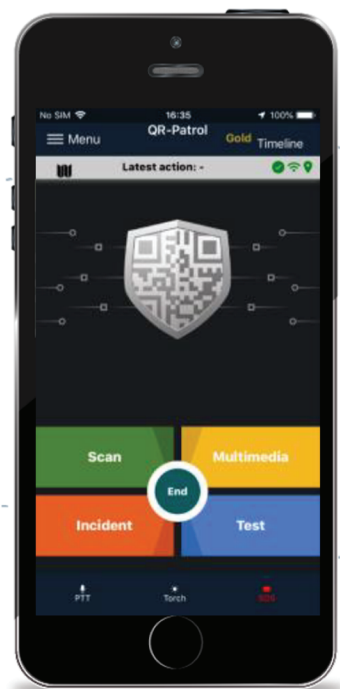

QR-Patrol – Key Features

2 way communication

Ability to send a message to your Guard(s) within the app.

Geofencing

Be informed of whether a checkpoint is scanned by the Guard within its pre defined area or not, so QR Codes cannot be copied.

Tracking

Get informed of a Guard's position without them needing to scan any tags/checkpoints.

Timeline

Timeline tab:
Instantly overview what's done and what needs to be done (view all scans recently performed/ to be performed according to your schedules)
Pending Actions tab: items that are pending some action (i.e. a missed scan of a checkpoint) to allow you to control them and take action.

End Client Login

Guarantee your services towards your clients! Provide your clients with their own credentials, to login and view events related to their sites in real time, 24/7!

Scheduled Client Email Reports

Automate the reporting process towards your clients. Customize the frequency to suit the client particular needs. Let them know they are protected at anytime!

Beacons

Define their transmit range as you wish to, use automatic scanning. Using beacons as checkpoints is great for vehicle external patrols and armed patrols.

Multiple SOS notifications

Choose between within app SOS, External BLE SOS button, or MANDOWN with clip wearable; all types trigger 3ple notifications: web app notification, email sending, SMSs.

Indoor location

Working underground or in a basement? Use beacons to overcome physical restrictions (areas with no GPS coverage) and accurately locate guards with precision better than GPS!

Work offline